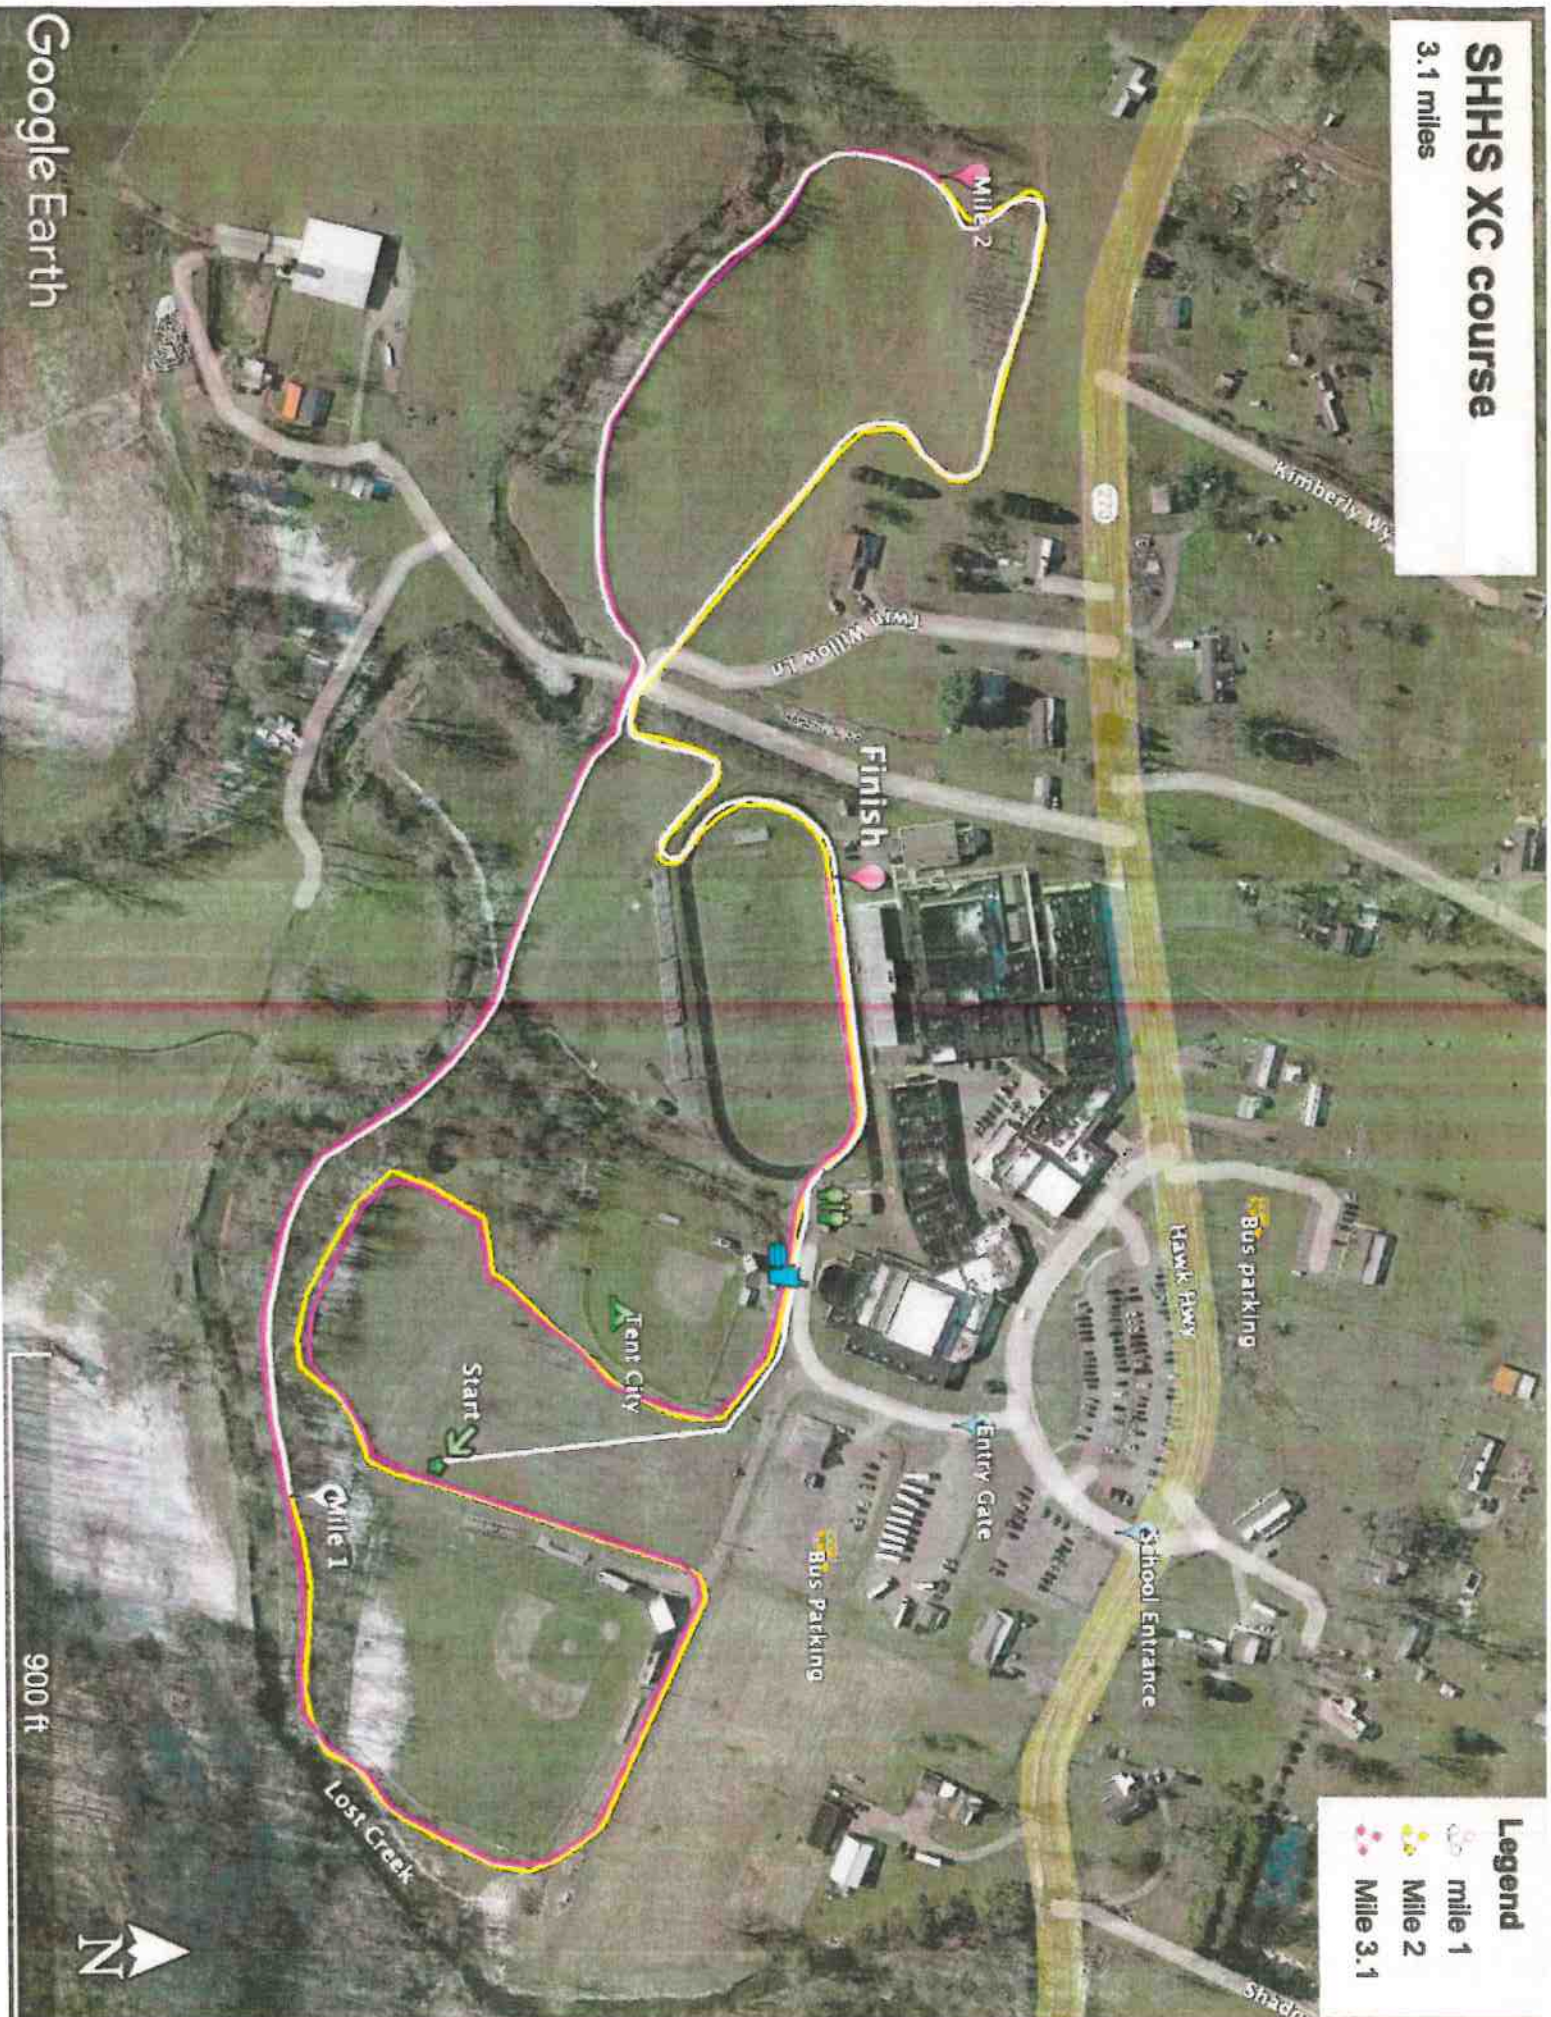

SHHS XC course

3.1 miles

Legend

-  mile 1
-  Mile 2
-  Mile 3.1

Google Earth

900 ft