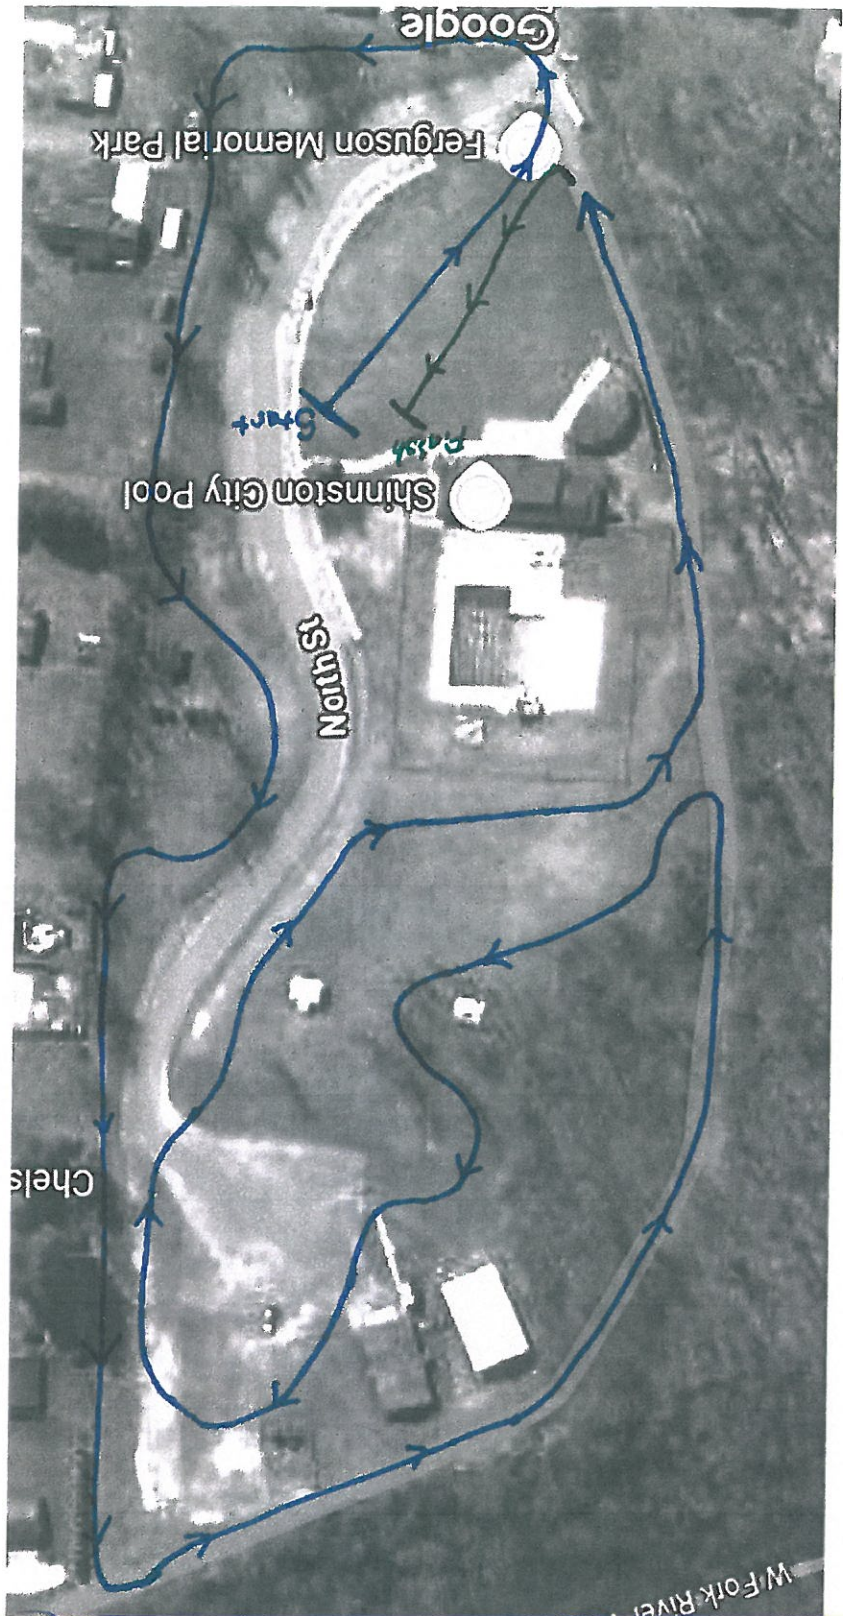

High School  
Course

- Mile 1 Blue Line
- Mile 2 Green line
- Mile 3 Red line

Junior Neuzem  
Memorial CC Run  
o Shinnston City Park

Tutorium Memorial Run  
Middle School Course

Runners make 2 laps of blue line on the map  
Before turning to finish shoot.